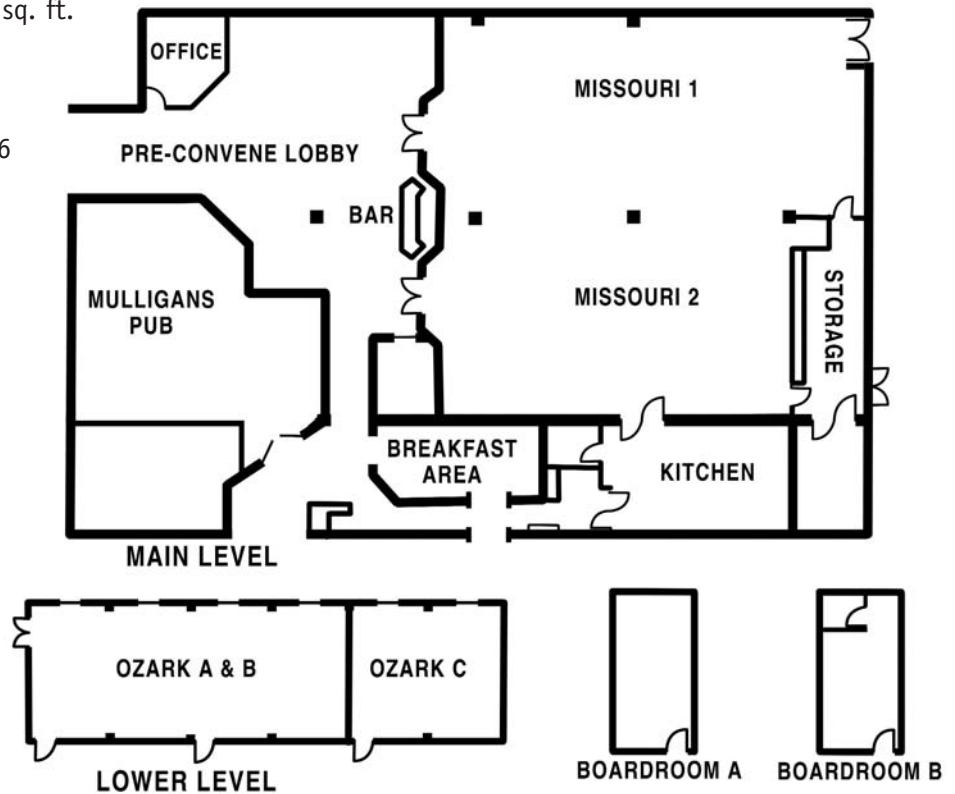

Largest meeting room: 4,320 sq. ft.

Bedrooms and suites:

Number of kings: 45

Number of double/doubles: 66

Suites: 18

Total sleeping rooms: 129

**Conference,
meeting, and
banquet
facilities**

ROOM NAME	DIMENSIONS			CAPACITIES				
	Square Feet	Approx. Length/Width	Ceiling Height	Theater	Classroom	Round Tables	Reception	8x10 Booths
Missouri Ballroom	4,320	72' X 65'	9'6"	550	200	250	575	30
Missouri 1	2,520	72' X 35'	9'6"	300	118	130	335	18
Missouri 2	1,568	56' X 28'	9'6"	208	96	104	240	12
Pre-convene Area	1,768	52' X 34'	9'6"	N/A	N/A	260	250	10
Ozark A & B	1,100	50' X 22'	8'0"	120	63	80	150	80
Ozark C	550	25' X 22'	8'0"	48	24	32	75	N/A
Boardroom A	312	26' X 12'	8'0"	N/A	N/A	N/A	N/A	N/A
Boardroom B	312	26' X 12'	8'0"	30	12	24	16	N/A
Executive Boardroom	176	16' X 11'	8'0"	N/A	N/A	N/A	N/A	6